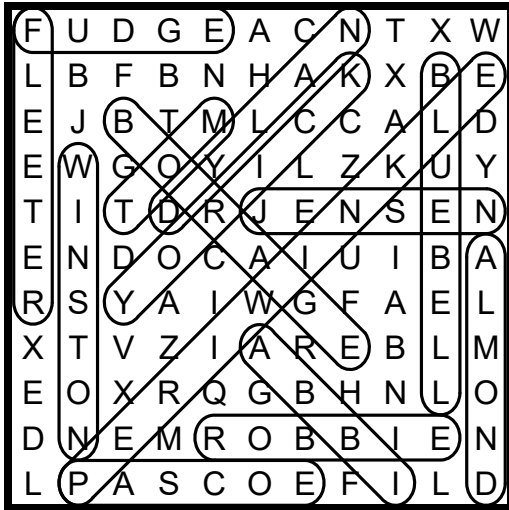

WE LIVE AT THE EXMOOR PONY CENTRE SOLUTION

web: www.moorlandmousetrust.org.uk
facebook: @TheExmoorPonyCentre
email: info@exmoorponycentre.org.uk
Tel: 01398 323093