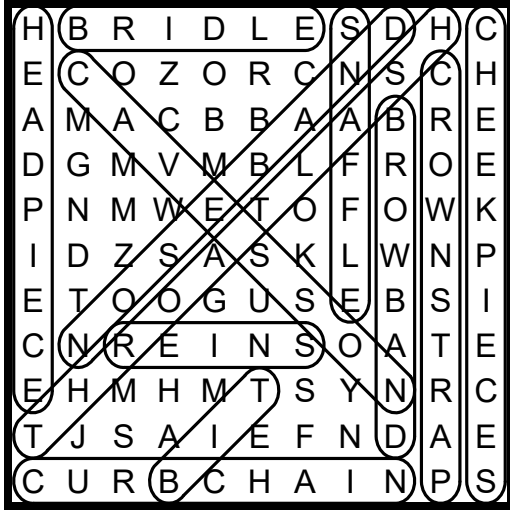

KNOW YOUR BRIDLE SOLUTION

web: www.moorlandmousietrust.org.uk
facebook: @TheExmoorPonyCentre
email: info@exmoorponycentre.org.uk
Tel: 01398 323093