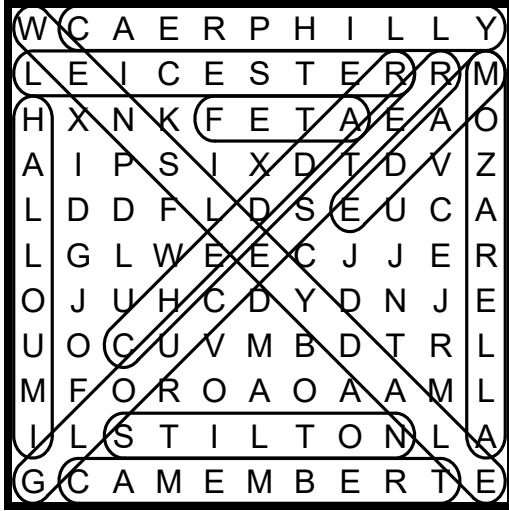

FOALS - CHEESE SOLUTION

web: www.moorlandmousetrust.org.uk
facebook: @TheExmoorPonyCentre
email: info@exmoorponycentre.org.uk
Tel: 01398 323093