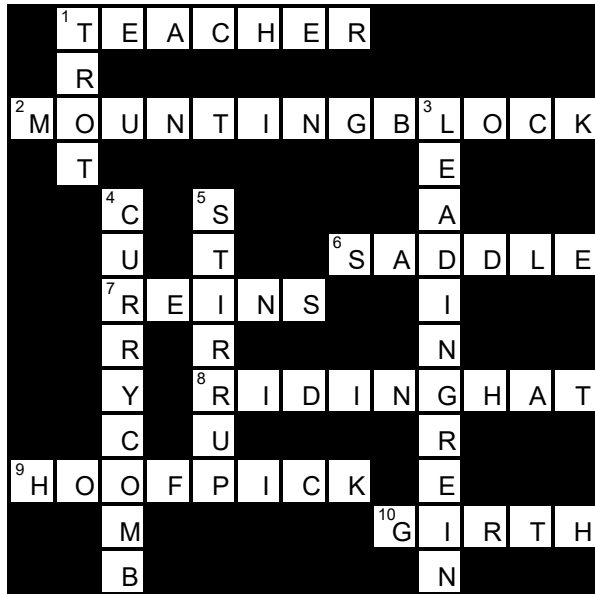

RIDING LESSON SOLUTION

web: www.moorlandmousetrust.org.uk
facebook: @TheExmoorPonyCentre
email: info@exmoorponycentre.org.uk
Tel: 01398 323093