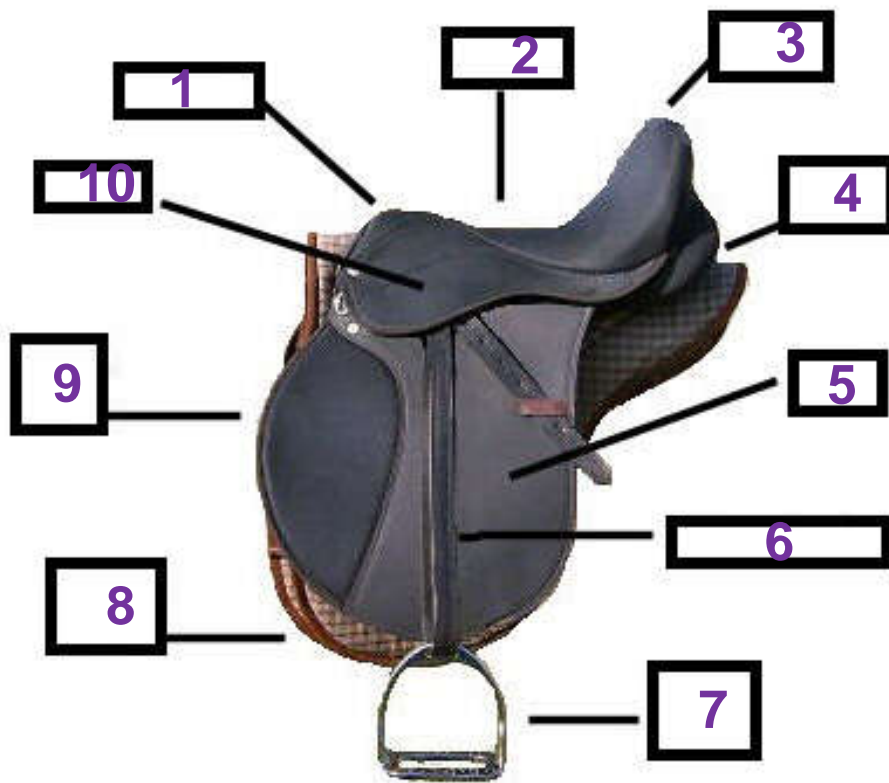

ENGLISH SADDLE PARTS

CAN YOU NAME THE DIFFERENT PARTS OF THE SADDLE?

MATCH THE NAMES TO THE PARTS

STIRRUP LEATHER
POMMEL
SEAT
STIRRUP IRON
FLAP
SADDLE PAD
KNEE ROLL
CANTLE
SKIRT
PANEL

web: www.moorlandmousietrust.org.uk
facebook: @TheExmoorPonyCentre
email: info@exmoorponycentre.org.uk
Tel: 01398 323093